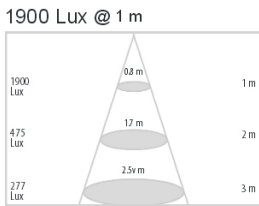

How To Specify Use The Fixture Options Below to Fill In Each Box To Build Your Final Product Code

▼Family	▼Name	▼Source				▼Optics			▼Finish	▼Elec.	▼Encl. & IP	
K4	GALA5	--	--	--	--	--			--	000	--	--
OPTICS	MODEL	TOTAL WATT	KELVINTEMP	CRI	BEAM	EFFECT	COLOR	Features	HOUSING		IP	
K4: 4"	GALA5: GALA 5	13: 15W 18: 21W 26: 30W	27: 2700° 30: 3000° 35: 3500° 40: 4000°	A: 80 B: 95	1: 15° 2: 24° 3: 36° 4: 45° 6: 60°	C: Clear F: Frosted P: Prismatic S: Solite	WS: Matte White BK: Matte Black CC: Custom Color	Z: 0-10V Dimmable E: ELV Dimmable L: Lutron™ Hi-Lum (3-wire) T: Lutron™ Hi-Lum (2-wire) N: Non-Dimmable	0: No Enclosure		D: Dry	

Generated on Wednesday October 5th 2016