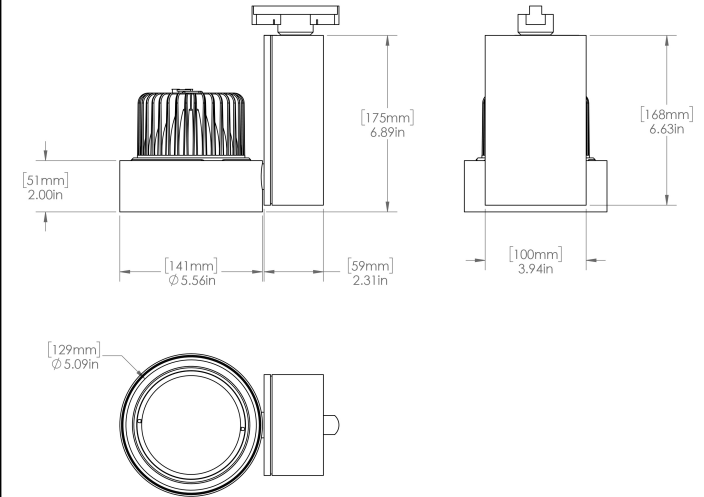

How To Specify Use The Fixture Options Below to Fill In Each Box To Build Your Final Product Code

▼Family	▼Name	▼Source				▼Optics			▼Finish	▼Elec.	▼Encl. & IP	
K4	GALA5	--	--	--	--	--			--	000	--	--
OPTICS	MODEL	TOTAL WATT	KELVINTEMP	CRI	BEAM	EFFECT	COLOR	Features	HOUSING		IP	
K4: 4"	GALA5: GALA 5	13: 15W 18: 21W 26: 30W	27: 2700° 30: 3000° 35: 3500° 40: 4000°	A: 80 B: 95	1: 15° 2: 24° 3: 36° 4: 45° 6: 60°	C: Clear F: Frosted P: Prismatic S: Solite	WS: Matte White BK: Matte Black CC: Custom Color	Z: 0-10V Dimmable E: ELV Dimmable L: Lutron™ Hi-Lum (3-wire) T: Lutron™ Hi-Lum (2-wire) N: Non-Dimmable	0: No Enclosure		D: Dry	

Generated on Wednesday October 5th 2016