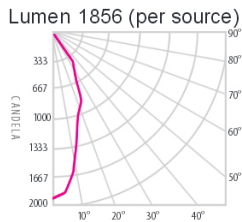

How To Specify Use The Fixture Options Below to Fill In Each Box To Build Your Final Product Code

▼Family	▼Name	▼Source				▼Optics			▼Finish	▼Elec.	▼Encl. & IP	
K4	GALA5	--	--	--	--	--			--	000	--	--
OPTICS	MODEL	TOTAL WATT	KELVINTEMP	CRI	BEAM	EFFECT	COLOR	Features	HOUSING		IP	
K4: 4"	GALA5: GALA 5	13: 15W 18: 21W 26: 30W	27: 2700° 30: 3000° 35: 3500° 40: 4000°	A: 80 B: 95	1: 15° 2: 24° 3: 36° 4: 45° 6: 60°	C: Clear F: Frosted P: Prismatic S: Solite	WS: Matte White BK: Matte Black CC: Custom Color	Z: 0-10V Dimmable E: ELV Dimmable L: Lutron™ Hi-Lum (3-wire) T: Lutron™ Hi-Lum (2-wire) N: Non-Dimmable	0: No Enclosure		D: Dry	

Generated on Wednesday October 5th 2016